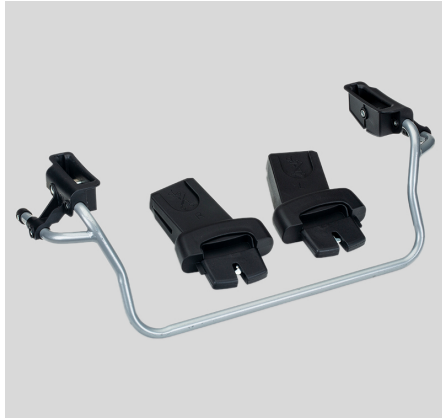

# BOB® Single Infant Car Seat Adapter for Cybex®, Maxi Cosi® & Nuna®

2016+

For select BOB Single Strollers featuring the Accessory Adapter

BOB® Single Infant Car Seat Adapter for Cybex®, Maxi Cosi® & Nuna®

Transform your BOB® Stroller into the perfect travel system with the BOB Infant Car Seat Adapter. This accessory allows you to easily connect compatible Cybex®, Maxi Cosi® & Nuna® Infant Car Seats with select BOB Single Jogging Strollers.

## Key Features

- **For use with select Single BOB Strollers featuring the Accessory Adapter**
  - ✓ Compatible with new 2016 model strollers manufactured after Sept 2015.
  - ✗ Not compatible with Pre-2016 strollers.
  - ✗ Not compatible with BOB Blaze™, IRONMAN®, Sport Utility, or any Duallie strollers.
- **Easy to install or remove from the stroller.**

## INFANT CAR SEAT COMPATIBILITY CHART

BOB Adapter	Car Seat Brand	Car Seat Model
S10810500 - Single	Cybex®	Aton 2
		Aton Q
		Cloud Q
	Maxi Cosi®	Mico 30
		Mico Max 30
		Mico AP
	Nuna®	Pipa
		Pipa Lite